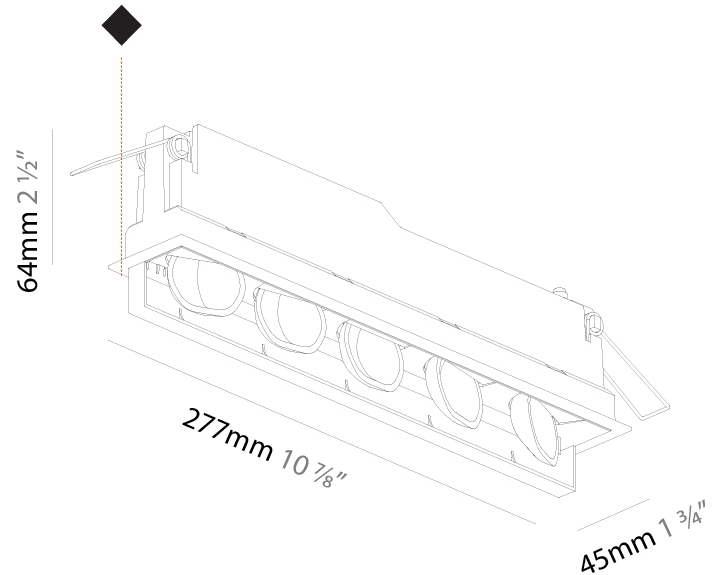

GENERAL

Series: Magiq Wallwash
Partner: Prolicht
Division: Architectural
Installation: Recessed
Product Type: Wallwash
Mounting Location: Ceiling
Light Distribution: Asymmetric

PHYSICAL

Shape: Rectangle
Length (mm): 277
Length (in): 10 ⁷/₈
Width (mm): 45
Width (in): 1 ³/₄
Height (mm): 64
Height (in): 2 ¹/₂
Min. Recessing Depth (mm): 100
Min. Recessing Depth (in): 3 ¹⁵/₁₆
Fixture Finish: SSR / BKV / CWI / CRY / HAB / UFT / ITA / RUA / FTG / MYG / LOD / PUS / FRO / FUP / KIA / POP / BLS / SPG / MEY / GOH / CHC / COM / ABZ / JAG / OBR / MOS / ROR
Holder Finish: WHI / BLK
Fixture Material: Aluminum Die Cast
Cut-out Measurements: 270mm / 10 5/8" x 38mm / 1 1/2"

ELECTRICAL

Lamp Type: LED (Zhaga Standard)
Input Wattage (W): 31.4
Total Output Wattage (W): 25.9
Dimming: Tri-Mode (Non-Dimming and Phase Dimming (120Vac only) and 0-10V Dimming)
Driver Included: No
Driver Location: Remote
Driver Type: Constant Current - Universal
Driver Class: Class 1
Input Voltage (V): 120 - 277
Constant Current (MA): 500

LED

Number of LEDs: 5
Color Temperature (°K): 3000 / 3500 / 4000
Max. Delivered Lumen (lm): 2339 / 2145 / 2443
Nominal Lumen (lm): 2590 / 2375 / 2705
CRI: >90 CRI
Efficiency (%): 82.3
Lamp Life (hrs): 50000

OPTICAL

RATINGS AND CERTIFICATIONS

Certified By: CSA Certified to UL and CSA Standards
IP rating: IP20

100mm
3 ¹⁵/₁₆"

5 - 30 mm
³/₁₆" - 1 ³/₁₆"

270mm x 38mm
10 ³/₈" x 1 ¹/₂"