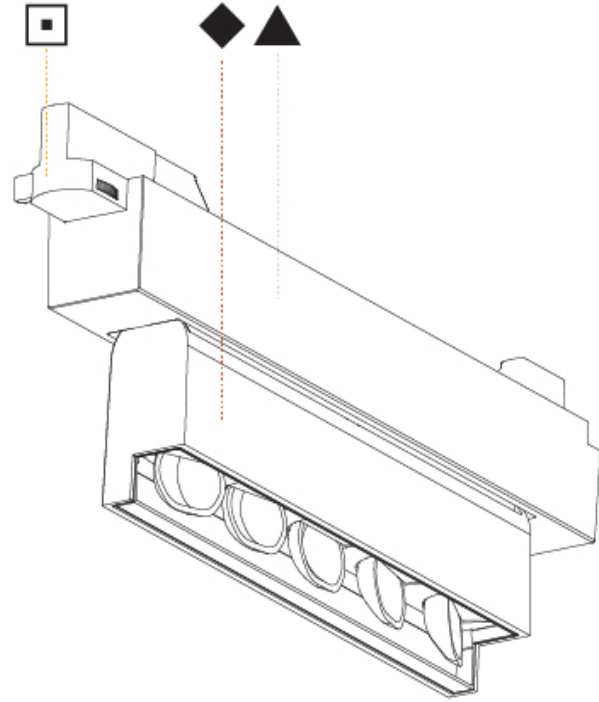

OPTICAL

Adjustability: Tilt 15°

RATINGS AND CERTIFICATIONS

Certified By: Certified for North American Standards
 IP rating: IP20

MAGIQ WALLWASH PLUS BLACK TRACK

A3T062-

PROJECT	_____
TYPE	_____
SPECIFIER	_____
QUANTITY	_____
DATE	_____