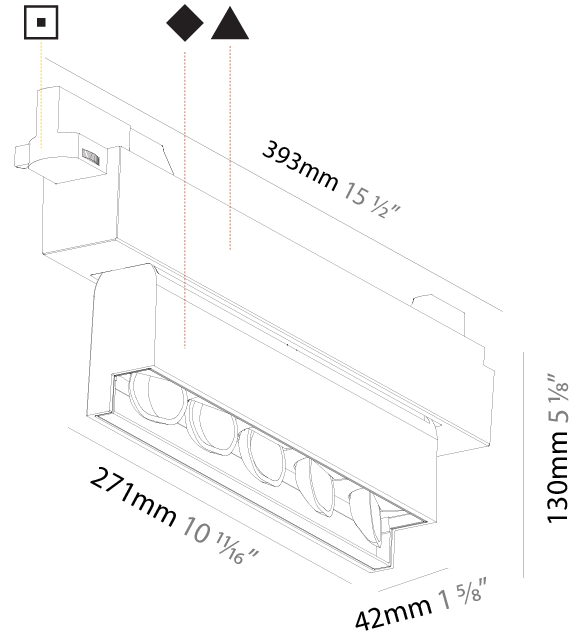

GENERAL

Series: Magiq Wallwash
Subseries: Magiq Wallwash Plus Black
Partner: Prolicht
Division: Architectural
Installation: Track
Product Type: Track System Line Voltage
Mounting Location: Ceiling
Light Distribution: Wallwash

PHYSICAL

Shape: Rectangle
Length (mm): 392
Length (in): 15 7/16
Width (mm): 42
Width (in): 1 5/8
Height (mm): 130
Height (in): 5 1/8
Weight (kg): 1.777
Weight (lbs): 3.91

Fixture Finish: SSR / BKV / CWI / CRY / HAB / UFT / ITA / RUA / FTG / MYG / LOD / PUS / FRO / FUP / KIA / POP / BLS / SPG / MEY / GOH / CHC / COM / ABZ / JAG / OBR / MOS / ROR

Fixture Material: Aluminum Die Cast

ELECTRICAL

Lamp Type: LED (Zhaga Standard)
Input Wattage (W): 48.4
Total Output Wattage (W): 44
Dimming: Non-Dimmable / 0-10V Dimming
Driver Included: Yes
Driver Location: Integrated
Driver Type: Constant Current - Universal
Driver Class: Class 1
Input Voltage (V): 120 - 277
Constant Current (MA): 700

LED

Number of LEDs: 5
Color Temperature (°K): 2700 / 3000 / 3500 / 4000
Max. Delivered Lumen (lm): 3220 / 3430 / 3538 / 3610
Nominal Lumen (lm): 3570 / 3800 / 3920 / 4000
CRI: >90 CRI
Efficiency (%): 80
Lamp Life (hrs): 50000
Upon Request: Special Color Temperature

OPTICAL

Adjustability: Tilt 15°

RATINGS AND CERTIFICATIONS

Certified By: Certified for North American Standards
IP rating: IP20