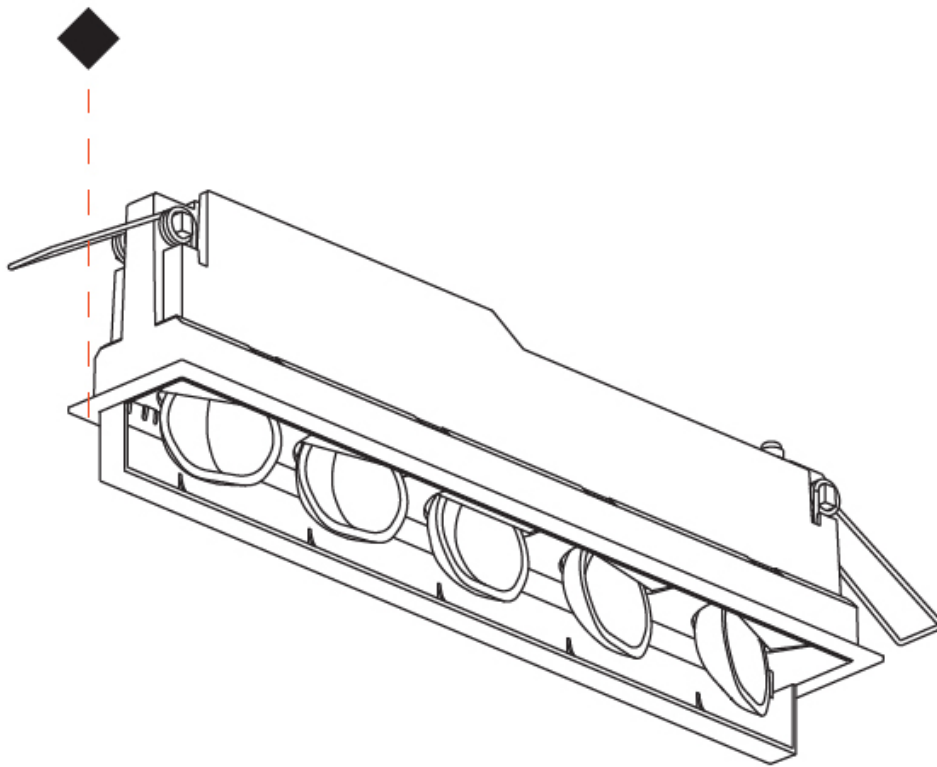

OPTICAL

RATINGS AND CERTIFICATIONS

Certified By: CSA Certified to UL and CSA Standards
IP rating: IP20

100mm
3 ¹⁵/₁₆"

5 - 30 mm
³/₁₆" - 1 ³/₁₆"

270mm x 38mm
10 ³/₈" x 1 ¹/₂"

MAGIQ WALLWASH RECESSED

A35154-