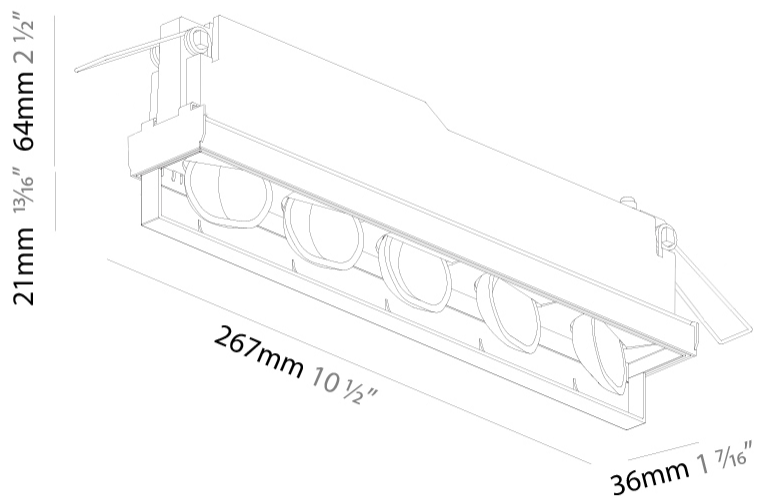

GENERAL

Series: Magiq Wallwash
 Partner: Prolicht
 Division: Architectural
 Installation: Trimless
 Product Type: Wallwash
 Mounting Location: Ceiling
 Light Distribution: Asymmetric

PHYSICAL

Shape: Rectangle
 Length (mm): 267
 Length (in): 10 1/2
 Width (mm): 36
 Width (in): 1 7/16
 Height (mm): 64
 Height (in): 2 1/2
 Ceiling Thickness (mm): 12.5
 Ceiling Thickness (in): 1/2
 Min. Recessing Depth (mm): 100
 Min. Recessing Depth (in): 3 15/16
 Weight (kg): 0.943
 Weight (lbs): 2.08
 Holder Finish: WHI / BLK
 Fixture Material: Aluminum Die Cast
 Cut-out Measurements: 273mm / 10 3/4" x 42mm / 1 5/8"
 Upon Request: Unique Ceiling Thickness

OPTICAL

Reflector: Asymmetric
 Upon Request: Special Beam Angles

RATINGS AND CERTIFICATIONS

Certified By: CSA Certified to UL and CSA Standards
 IP rating: IP20

100mm
3 15/16"

12 1/2 mm
1/2"

270mm x 38mm
10 5/8" x 1 1/2"