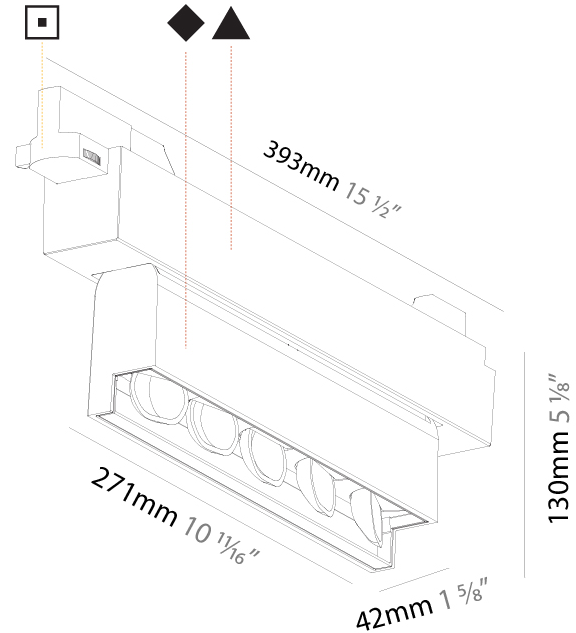

GENERAL

Series: Magiq Wallwash
Subseries: Magiq Wallwash Plus Black
Partner: Prolicht
Division: Architectural
Installation: Track
Product Type: Track System Line Voltage
Mounting Location: Ceiling
Light Distribution: Wallwash

PHYSICAL

Shape: Rectangle
Length (mm): 392
Length (in): 15 7/16
Width (mm): 42
Width (in): 1 5/8
Height (mm): 130
Height (in): 5 1/8
Weight (kg): 1.777
Weight (lbs): 3.91

Fixture Finish: SSR / BKV / CWI / CRY / HAB / UFT / ITA / RUA / FTG / MYG / LOD / PUS / FRO / FUP / KIA / POP / BLS / SPG / MEY / GOH / CHC / COM / ABZ / JAG / OBR / MOS / ROR

Fixture Material: Aluminum Die Cast

ELECTRICAL

Lamp Type: LED (Zhaga Standard)
Input Wattage (W): 48.4
Total Output Wattage (W): 44
Dimming: Non-Dimmable / 0-10V Dimming
Driver Included: Yes
Driver Location: Integrated
Driver Type: Constant Current - Universal
Driver Class: Class 1
Input Voltage (V): 120 - 277
Constant Current (MA): 700

LED

Number of LEDs: 5
Color Temperature (°K): 2700 / 3000 / 3500 / 4000
Max. Delivered Lumen (lm): 3220 / 3430 / 3538 / 3610
Nominal Lumen (lm): 3570 / 3800 / 3920 / 4000
CRI: >90 CRI
Efficiency (%): 80
Lamp Life (hrs): 50000
Upon Request: Special Color Temperature

OPTICAL

Adjustability: Tilt 15°

RATINGS AND CERTIFICATIONS

Certified By: Certified for North American Standards
IP rating: IP20